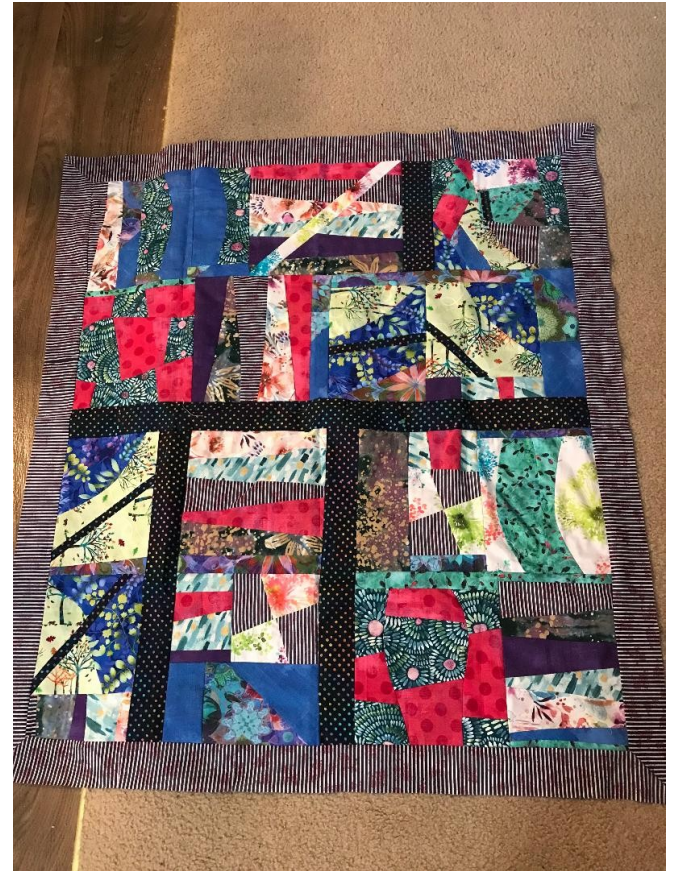

Pieces and Patches Quilt Guild
Zoom Meeting
Show and Tell
January 31, 2022

Chris Carothers

- Chris says this current project still needs borders.

Chris Carothers

- This project was from Kathy Schmidt's workshop.

Aggie Straub

Aggie made this lap quilt for one of her daughter's patients

Aggie Straub

This beautiful butterfly was done using the Inktense Pencils at the It's Not Your Mama's Quilting Group meeting

Anna Pedrotte

Anna says she just finished this table topper and it even has hearts On it for Valentine's Day.

Cathey Newhouse

This is a very colorful queen size quilt Cathey made for a friend. Lucky Friend!

Cathey Newhouse

Cathey has been a very busy gal. This is another quilt Cathey made for a friend.

Cathey Newhouse

This is the third quilt that Cathey made for another friend. The blue and green color scheme is even Used in her unique border.