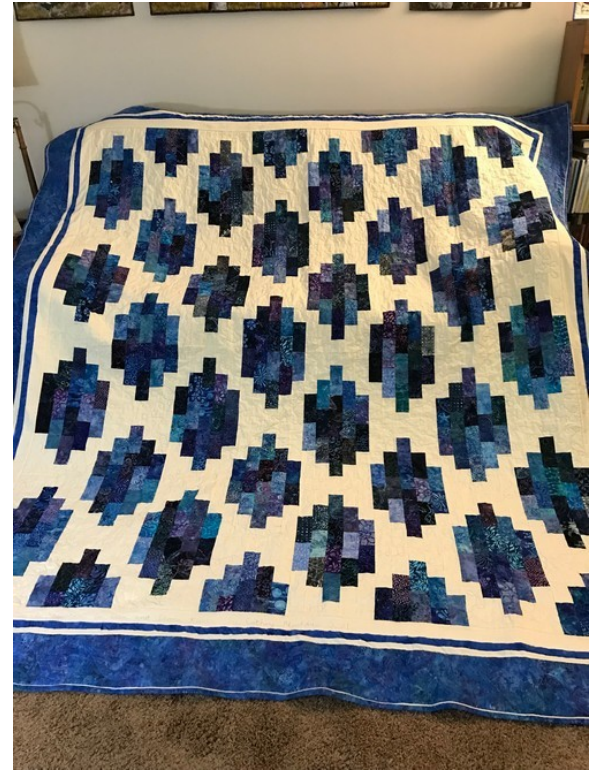

Pieces and Patches Quilt Guild
Zoom Meeting
Show and Tell
January 31, 2022

Chris Carothers

- Chris says this current project still needs borders.

Chris Carothers

- This project was from Kathy Schmidt's workshop.

Aggie Straub

Aggie made this lap quilt for one of her daughter's patients

Aggie Straub

This beautiful butterfly was done using the Inktense Pencils at the It's Not Your Mama's Quilting Group meeting

Anna Pedrotte

Anna says she just finished this table topper and it even has hearts On it for Valentine's Day.

Cathey Newhouse

This is a very colorful queen size quilt Cathey made for a friend. Lucky Friend!

Cathey Newhouse

Cathey has been a very busy gal. This is another quilt Cathey made for a friend.

Cathey Newhouse

This is the third quilt that Cathey made for another friend. The blue and green color scheme is even Used in her unique border.