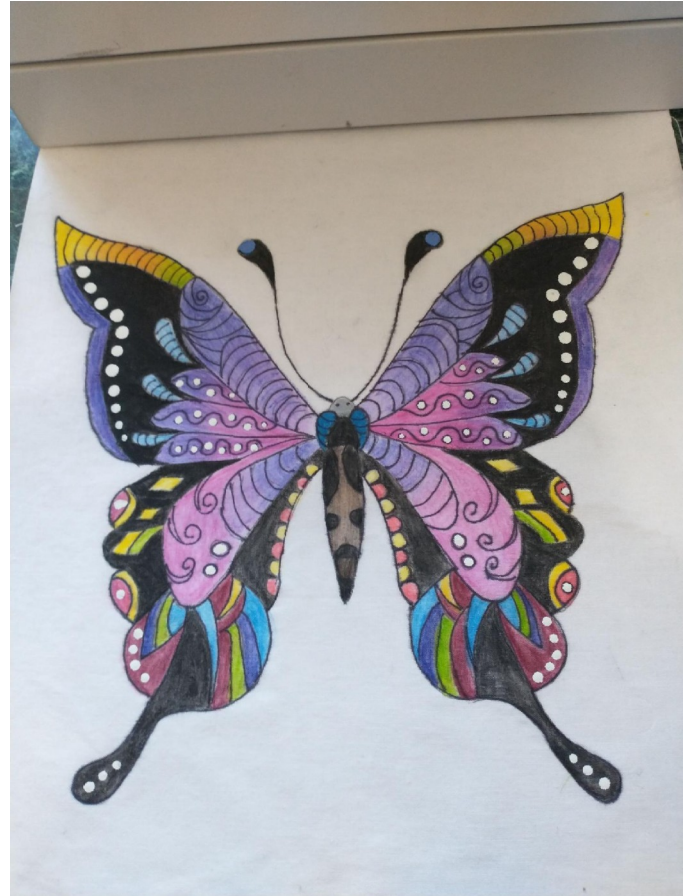

Pieces and Patches Quilt Guild
Zoom Meeting
Show and Tell
January 31, 2022

Chris Carothers

- Chris says this current project still needs borders.

Chris Carothers

- This project was from Kathy Schmidt's workshop.

Aggie Straub

Aggie made this lap quilt for one of her daughter's patients

Aggie Straub

This beautiful butterfly was done using the Inktense Pencils at the It's Not Your Mama's Quilting Group meeting

Anna Pedrotte

Anna says she just finished this table topper and it even has hearts On it for Valentine's Day.

Cathey Newhouse

This is a very colorful queen size quilt Cathey made for a friend. Lucky Friend!

Cathey Newhouse

Cathey has been a very busy gal. This is another quilt Cathey made for a friend.

Cathey Newhouse

This is the third quilt that Cathey made for another friend. The blue and green color scheme is even Used in her unique border.